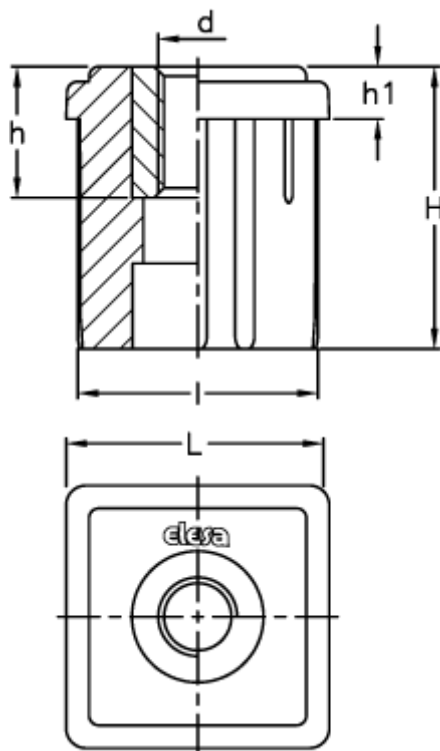

# Data Sheet

Article number: 2310319354  
Description: E+G Square end cap  
ND.Q-50x2-M16

## Measures

d	= M16	Tube wall thickness = 2.0
h	= 30	
H	= 55	
h1	= 10	
Internal tube size	= 46	
l	= 46.5	
L	= 50	
Outer tube size	= 50	